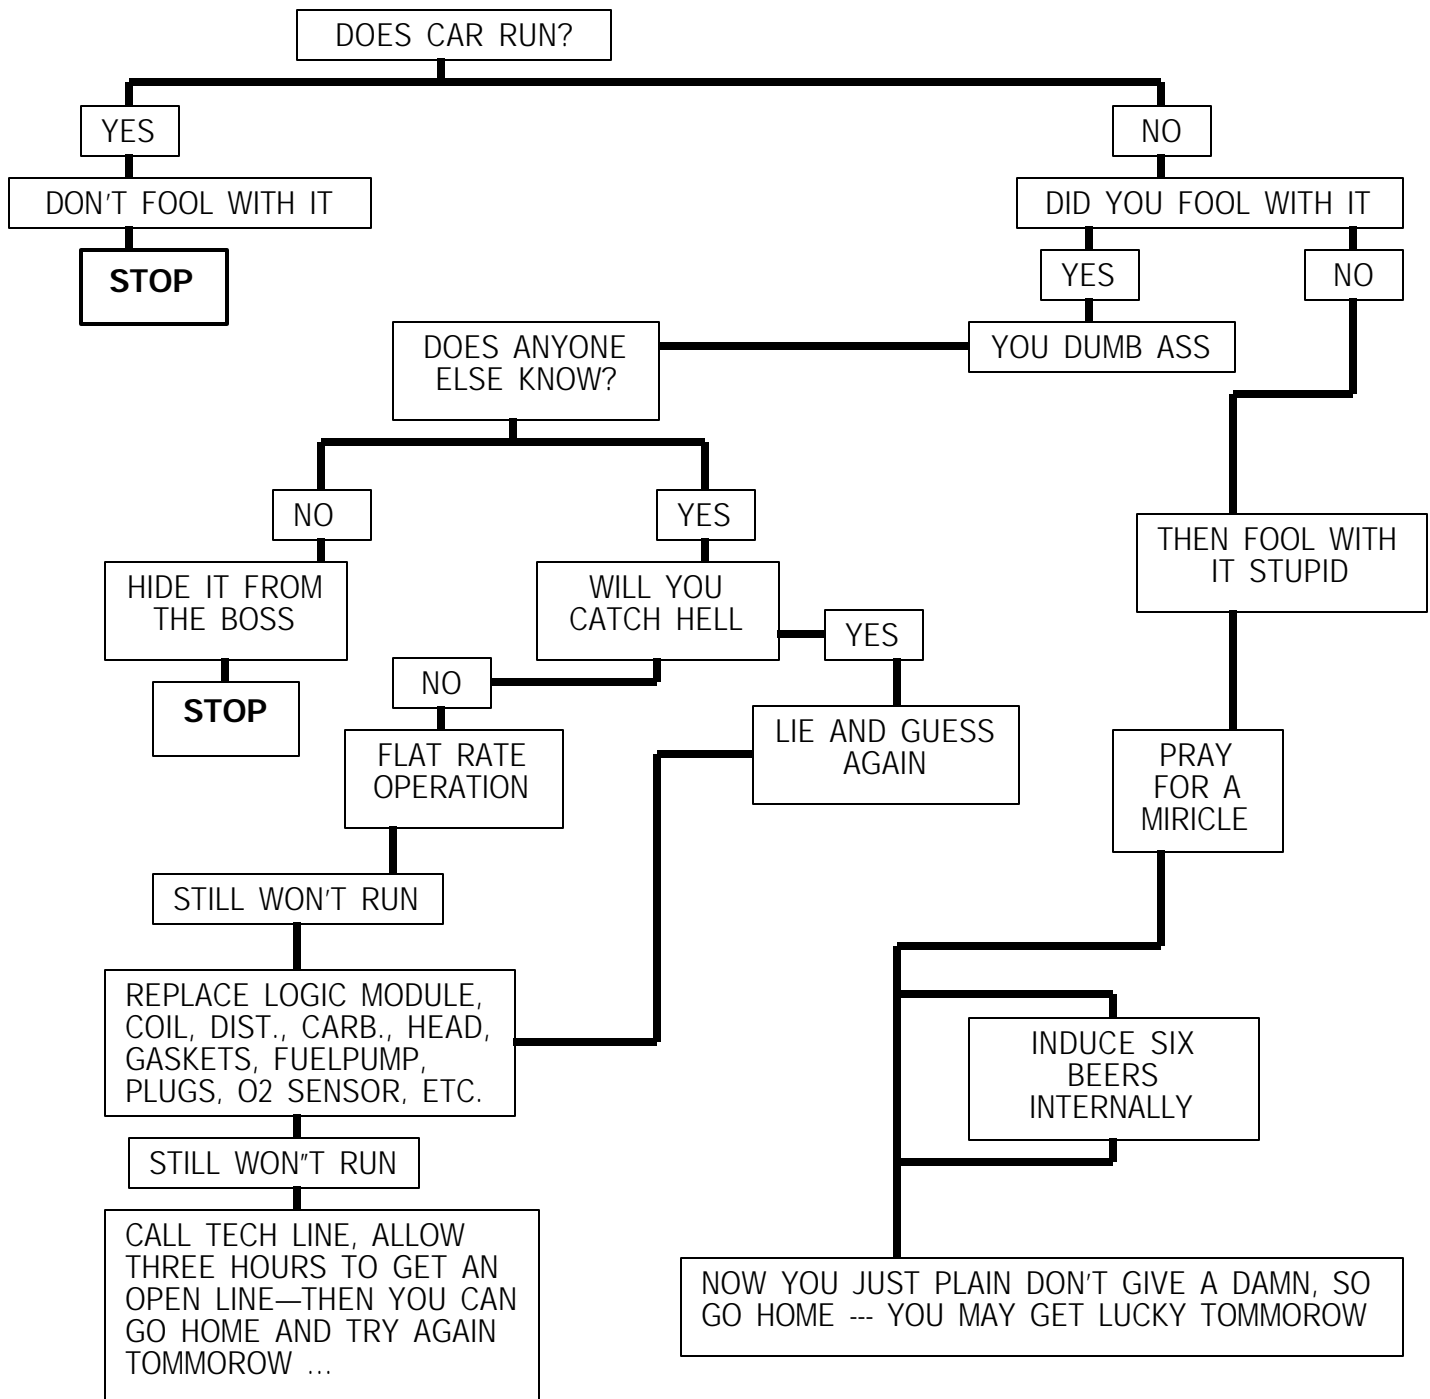

Diagnostic Circuit Check – Drivability And Emissions

Presented by Mike Kemp